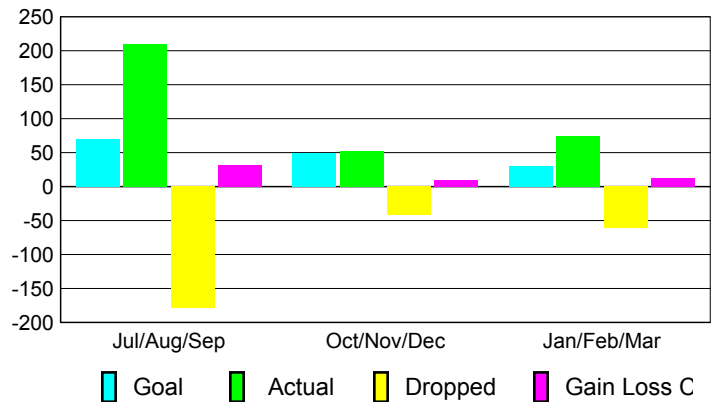

Membership Results 2009-2010

Goal, New, Dropped, Gain/Loss