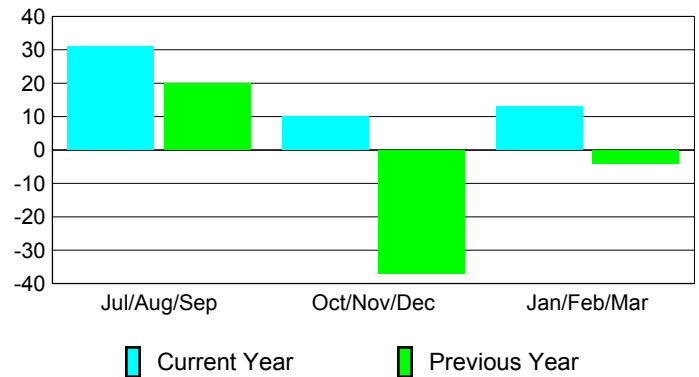

Comparison of Membership Gain/Loss

Current Year Compared to the Previous Year