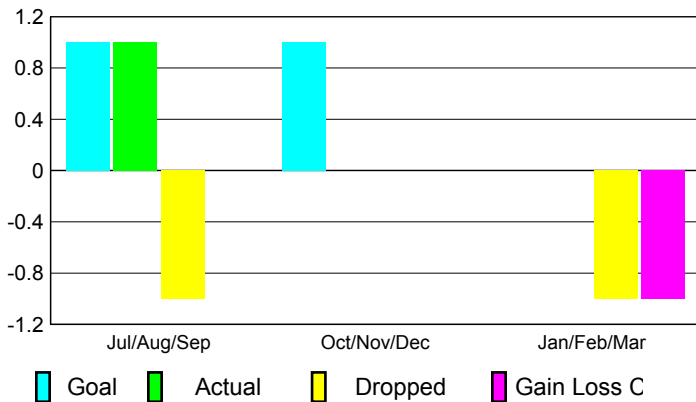

2009-2010 GMT Quarterly Report for District (or Undistricted) **District 355 B2**

GMT: YOUN-TONG CHUNG

Location: REPUBLIC OF KOREA

GMT CA: 5

CLUBS

Club Results
2009-2010

Clubs
2008-2009

Month	New Club	Actual New	Actual Dropped	Gain/Loss of	Gain/Loss of
	Goal	Clubs	Clubs	Clubs	Clubs
Jul/Aug/Sep	1	1	-1	0	0
Oct/Nov/Dec	1	0	0	0	-1
Jan/Feb/Mar	0	0	-1	-1	0
Totals	2	1	-2	-1	-1

Club Results 2009-2010

Goal, New, Dropped, Gain/Loss

Comparison of Club Gain/Loss

Current Year Compared to the Previous Year

YTD Status Quo Clubs 2009-2010

Status Quo Clubs Compared to Status Quo Members

MEMBERSHIP